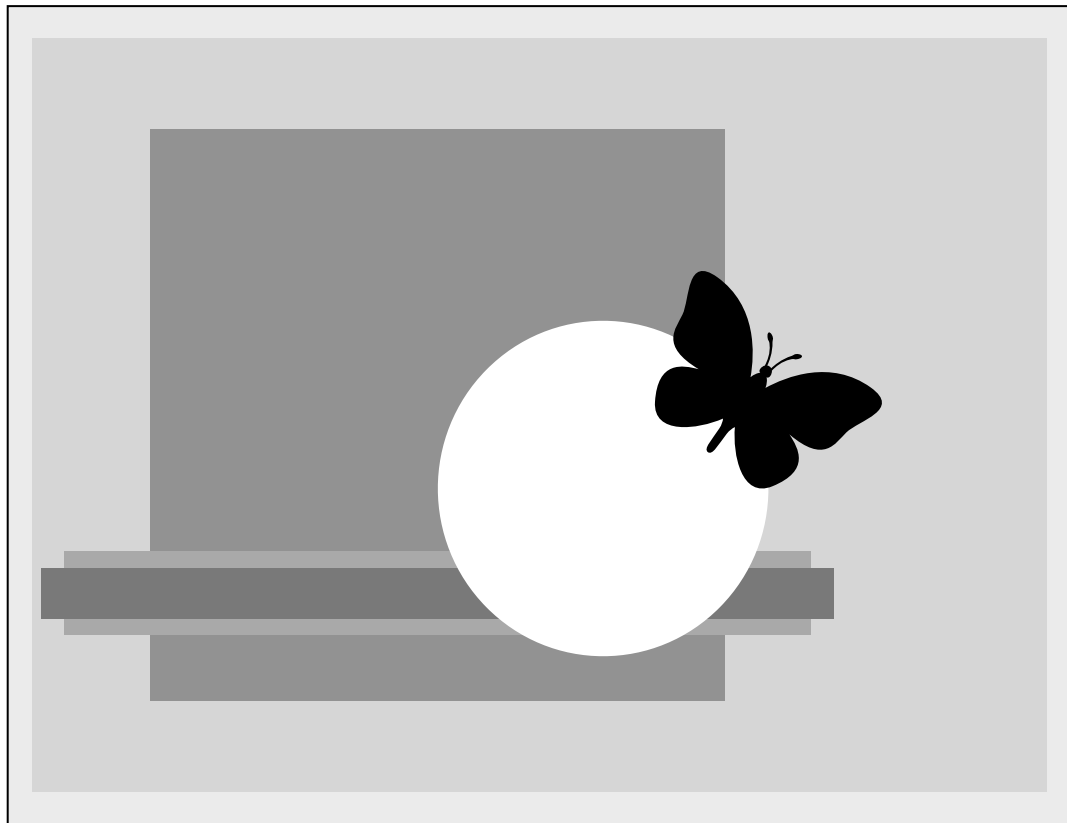

Card Template #10

Card Template Dimensions

- 5-1/2" x 8-1/2" cardstock base, scored at 4-1/4"
- 4" x 5-1/4" patterned paper #1
- 3" x 3" patterned paper #2
- 4" x 1/2" patterned paper #3
- 4-1/4" x 1/4" cardstock
- Die cut or punch any size or shape = white circle
- Pop up embellishment = butterfly