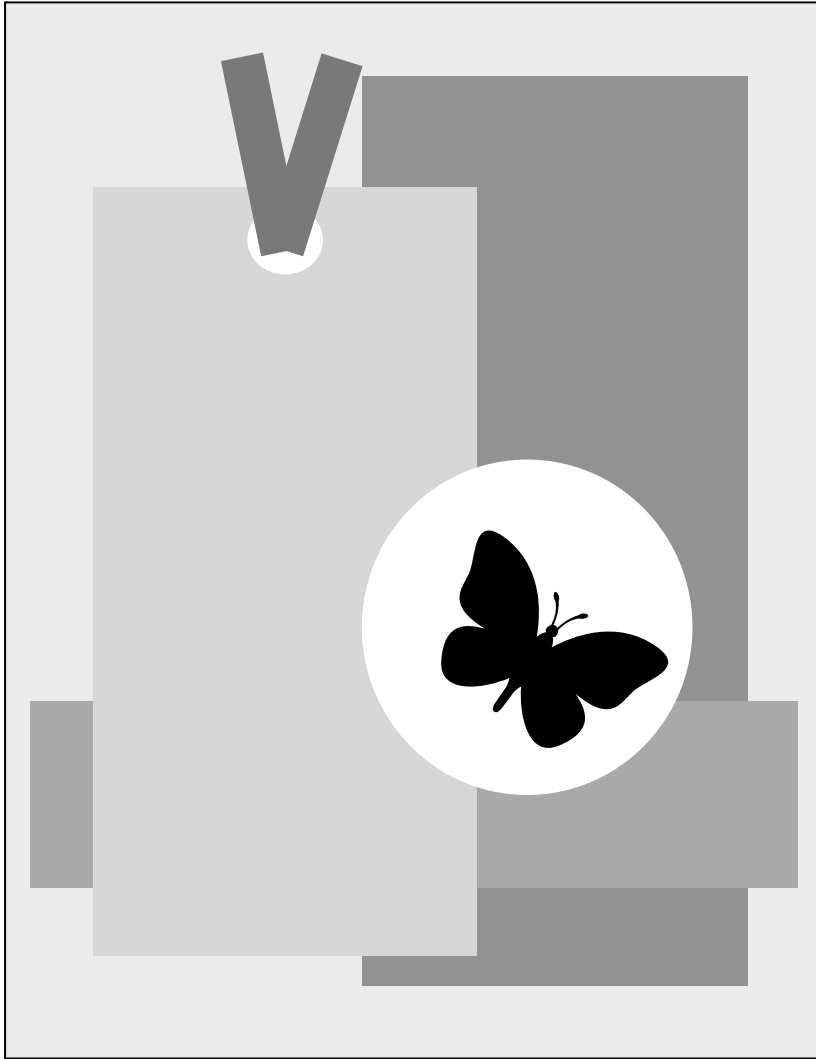

# Card Template #11

## **Card Template Dimensions**

- 5-1/2" x 8-1/2" cardstock base, scored at 4-1/4"
- 2" x 4-3/4" patterned paper #1
- 1" x 4" patterned paper #2
- 4" x 2" cardstock for tag (or use tag die)
- 1-1/2" - 2" cardstock shape (punched or die cut)
- 3-4" of ribbon
- Pop up embellishment = butterfly