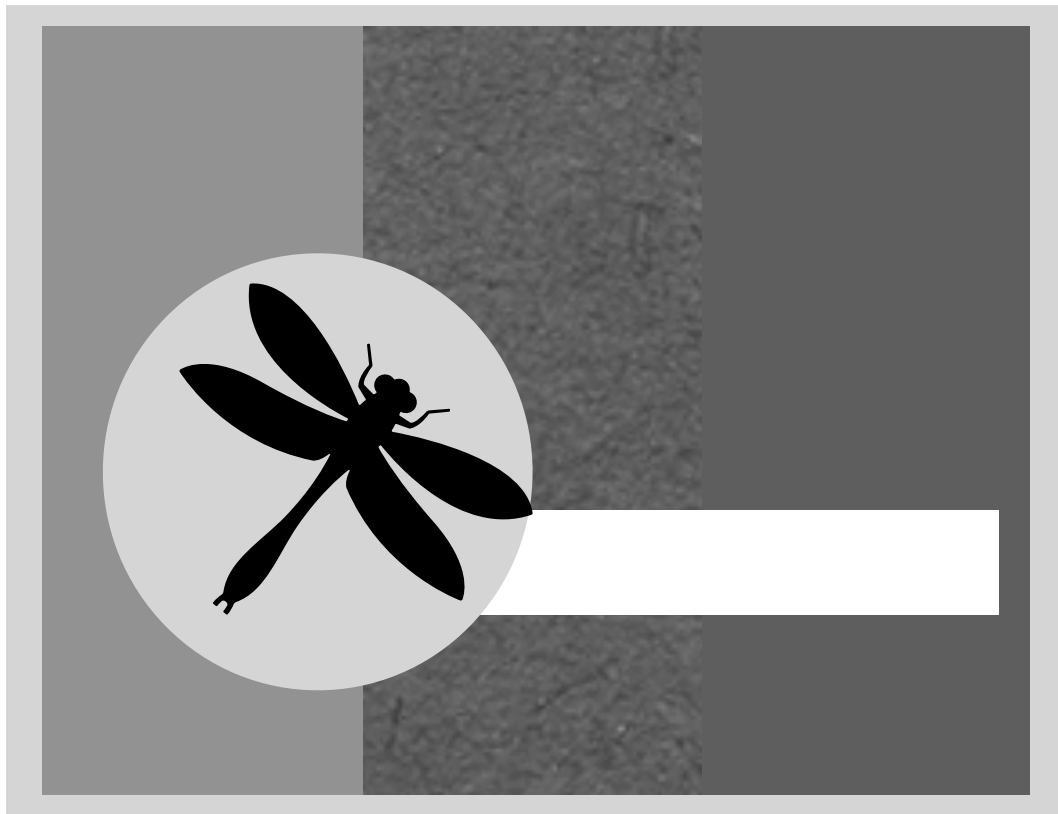

Card Template #2

Card Template Dimensions

- 1 3/4" x 4" patterned paper (3 pieces that coordinate)
- 1" x 4" Basic White or a neutral CS
- 5 1/2" x 8 1/2" card base in coordinating CS
- 2 1/4" Circle Punch (or circle die) in CS Vellum
- Scraps for focal point image